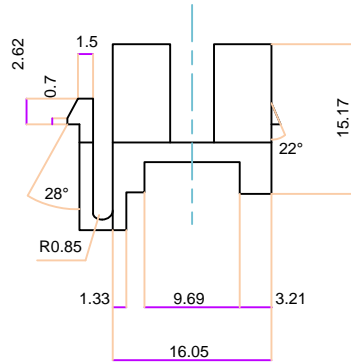

Fibre Optic (SC) Keystone Adaptor (with sleeve)

Optistar Generic Product Specification Sheet, for more details email info@optistar.co.nz

Order Information:

Product Code	Description
AKI-SCS-WH	Insert W/SC Simplex adapter, white
AKI-SCA-WH	Insert W/SC Simplex SM/APC adaptor, white
AKI-SCM-WH	Insert W/SC Simplex MM adapter, white
AKI-LCS-WH	Insert W/LC duplex SM adaptor, white
AKI-LCA-WH	Insert W/LC Duplex SM/APC adaptor, white
AKI-LCS-WH	Insert W/LC duplex MM adaptor, white

All dimensions in mm