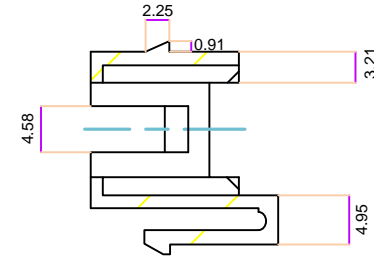

Fibre Optic (SC) Keystone Adaptor (with sleeve)

Optistar Generic Product Specification Sheet, for more details email info@optistar.co.nz

Order Information:

Product Code	Description
AKI-SCS-WH	Insert W/SC Simplex adapter, white
AKI-SCA-WH	Insert W/SC Simplex SM/APC adaptor, white
AKI-SCM-WH	Insert W/SC Simplex MM adapter, white
AKI-LCS-WH	Insert W/LC duplex SM adaptor, white
AKI-LCA-WH	Insert W/LC Duplex SM/APC adaptor, white
AKI-LCS-WH	Insert W/LC duplex MM adaptor, white

All dimensions in mm