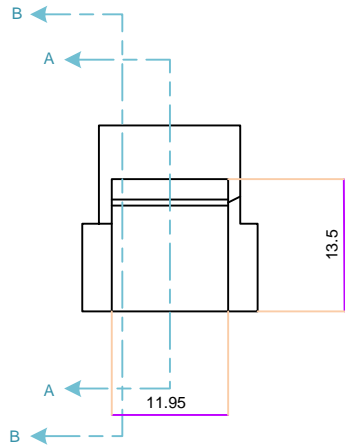

Fibre Optic (SC) Keystone Adaptor (with sleeve)

Optistar Generic Product Specification Sheet, for more details email info@optistar.co.nz

Order Information:

Product Code	Description
AKI-SCS-WH	Insert W/SC Simplex adapter, white
AKI-SCA-WH	Insert W/SC Simplex SM/APC adaptor, white
AKI-SCM-WH	Insert W/SC Simplex MM adapter, white
AKI-LCS-WH	Insert W/LC duplex SM adaptor, white
AKI-LCA-WH	Insert W/LC Duplex SM/APC adaptor, white
AKI-LCS-WH	Insert W/LC duplex MM adaptor, white

All dimensions in mm