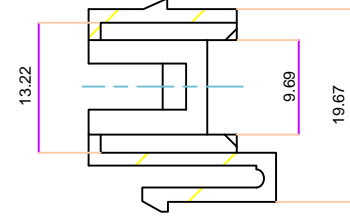

Fibre Optic (SC) Keystone Adaptor (with sleeve)

Optistar Generic Product Specification Sheet, for more details email info@optistar.co.nz

Order Information:

Product Code	Description
AKI-SCS-WH	Insert W/SC Simplex adapter, white
AKI-SCA-WH	Insert W/SC Simplex SM/APC adaptor, white
AKI-SCM-WH	Insert W/SC Simplex MM adapter, white
AKI-LCS-WH	Insert W/LC duplex SM adaptor, white
AKI-LCA-WH	Insert W/LC Duplex SM/APC adaptor, white
AKI-LCS-WH	Insert W/LC duplex MM adaptor, white

All dimensions in mm