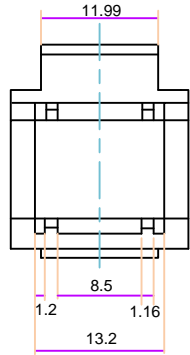

Fibre Optic (SC) Keystone Adaptor (with sleeve)

Optistar Generic Product Specification Sheet, for more details email info@optistar.co.nz

Order Information:

Product Code	Description
AKI-SCS-WH	Insert W/SC Simplex adapter, white
AKI-SCA-WH	Insert W/SC Simplex SM/APC adaptor, white
AKI-SCM-WH	Insert W/SC Simplex MM adapter, white
AKI-LCS-WH	Insert W/LC duplex SM adaptor, white
AKI-LCA-WH	Insert W/LC Duplex SM/APC adaptor, white
AKI-LCS-WH	Insert W/LC duplex MM adaptor, white

All dimensions in mm