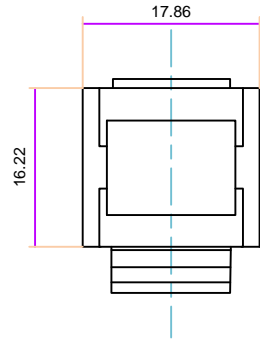

Fibre Optic (SC) Keystone Adaptor (with sleeve)

Optistar Generic Product Specification Sheet, for more details email info@optistar.co.nz

Order Information:

Product Code	Description
AKI-SCS-WH	Insert W/SC Simplex adapter, white
AKI-SCA-WH	Insert W/SC Simplex SM/APC adaptor, white
AKI-SCM-WH	Insert W/SC Simplex MM adapter, white
AKI-LCS-WH	Insert W/LC duplex SM adaptor, white
AKI-LCA-WH	Insert W/LC Duplex SM/APC adaptor, white
AKI-LCS-WH	Insert W/LC duplex MM adaptor, white

All dimensions in mm