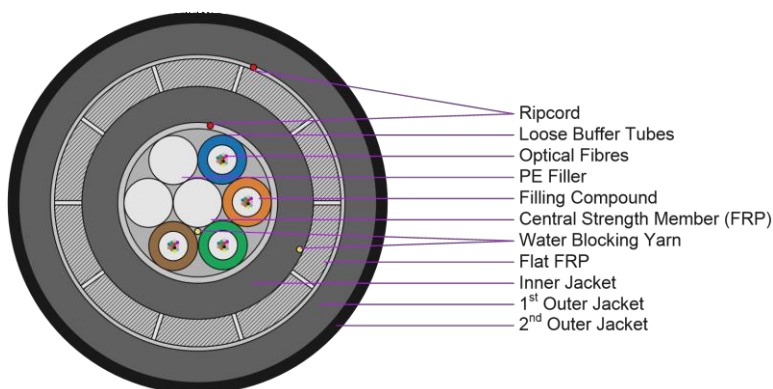

## Rodent Resistant Fibre Optic Cable

Product Code: FOCRR

### Mechanical and Environmental Performance

Items	Units	Specification
Attenuation Coefficient	dB/km	≤ 0.36 at 1310 nm
		≤ 0.35 at 1383 nm
		≤ 0.22 at 1550 nm
Chromatic Dispersion	Ps/nm.km	≤ 3.2 at 1285 nm ~ 1330 nm
		≤ 18 at 1550 nm
Zero Dispersion Wavelength	nm	1300 ~ 1321
Zero Dispersion Slope	Ps/nm <sup>2</sup> .km	≤ 0.092
Polarization Mode Dispersion (Cabled Fibre)	Ps/vkm	≤ 0.5
Cut-off Wavelength (acc, Cabled Fibre)	nm	≤ 1260
Mode Field Diameter	µm	9.2 ± 0.4 at 1310 nm
		10.5 ± 1.0 at 1550 nm
Core – Clad Concentricity Error	µm	µm 0.6
Cladding Diameter	µm	125 ± 1.0
Cladding Non-Circularity	%	≤ 1
Proof Test Level	Kpsi	≥ 100
Coating Diameter	µm	245 ± 10
Attenuation with Bending (60mm x 100 turns)	dB	≤ 0.05 at 1310 nm
		≤ 0.10 at 1550 nm

### Colour Coding Individual Fibres

No. of Fibre	Colour
1	Blue
2	Orange
3	Green
4	Brown
5	Slate
6	White
7	Red
8	Black
9	Yellow
10	Violet
11	Rose
12	Aqua

### Colour Coding Loose Buffer Tubes

No. of Tube	Colour
1	Blue
2	Orange
3	Green
4	Brown
5	Slate
6	White
7	Red
8	Black
9	Yellow
10	Violet
11	Rose
12	Aqua
13	Blue/BK Stripe
14	Orange/BK Stripe
15	Green/BK Stripe
16	Brown/BK Stripe
17	Slate/BK Stripe
18	White/BK Stripe
19	Red/BK Stripe
20	Black/WH Stripe
21	Yellow/BK Stripe
22	Violet/BK Stripe
23	Rose/BK Stripe
24	Aqua/BK Stripe