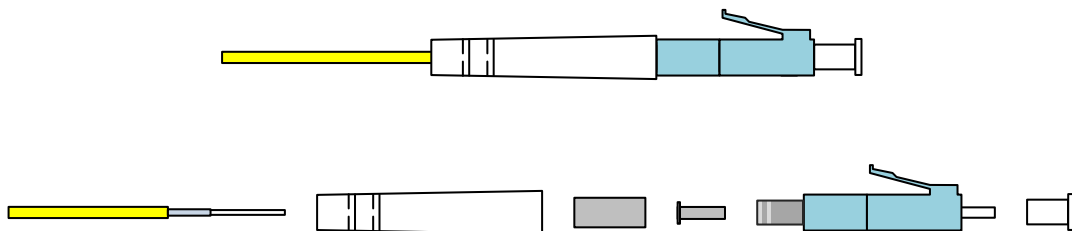

LC Field Connector

Standard Connector

Crimped Connector

The optistar LC Field connector is an easy to install Connector for terminating and repairing optistar fibre connections out in the field.

Coming in two styles; the Standard connector with a small convenient form factor and the longer crimped connector, for use in more rugged environments and using the same quality materials as the connectors found on Optistar preterminated cables the Optistar LC Field Connector ensures high performance connections.