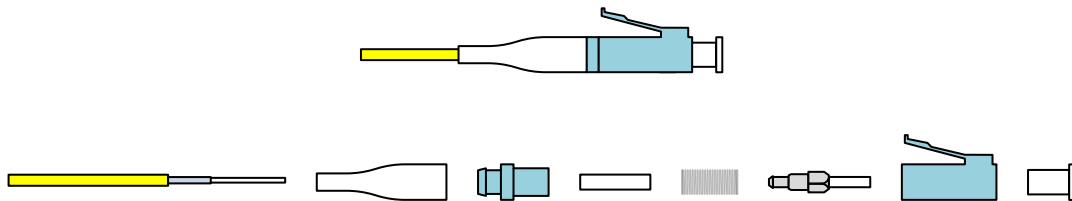

LC Field Connector

Standard Connector

Crimped Connector

The optistar LC Field connector is an easy to install Connector for terminating and repairing optistar fibre connections out in the field.

Coming in two styles; the Standard connector with a small convenient form factor and the longer crimped connector, for use in more rugged environments and using the same quality materials as the connectors found on Optistar preterminated cables the Optistar LC Field Connector ensures high performance connections.