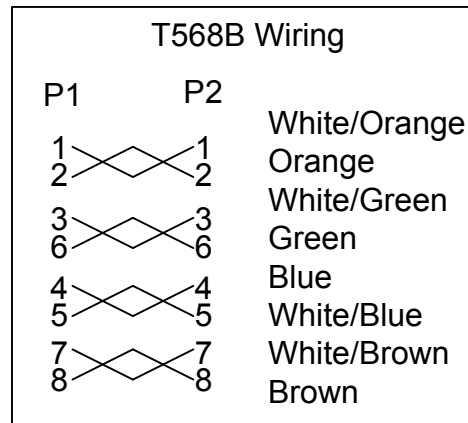

Category 6 Unshielded Patch Cord with T568A wiring stranded LSZH

Technical Details

ITEM	UNIT	INFORMATION
Feature;		
Approvals	-	UL Certified
Category	-	TIA/EIA-568C.2:Category 6
Meet	-	47 CFR part 68 and IEC 603-7
Wiring Scheme	-	T568B
ELECTRICAL:		
Current Rating	Amps	1.5
Insulation Resistance	Mega-ohm	500 Mega-ohm
Contact Resistance	milli-ohm	< 20
Dielectric Strength	VAC (RMS)	1000
Voltage	VAC max	< 30
MECHANICAL:		
Insertion Life	Mating cycles	750 mating cycles
Pull Force	lbs (N)	20lbs (89N)
Temperature	°C	-20°C ~ 68°C
Humidity	%	10% ~ 90% RH
Contact Accept	AWG	24 AWG stranded wire
PHYSICAL:		
Plug Housing	-	Polycarbonate (PC), UL 94V-2 over rated
Contact Blade	-	Phosphor bronze plated with 50uin thick gold over 1000uin thick nickel undercoat
Cable Jacket	-	PVC CM or LSZH

RJ45 Category 6 Patch Leads

Cut Line Length mm	1 500	501 5000	5001 10000	10001 30000	
Tolerance mm±	20	30	50	100	
Cut Line Length M	0 5	6 10	11 20	21 50	50+
Tolerance mm±	10	20	30	40	50

Remark:

1. Cable: CAT6 UTP 7/0.18 CU 4Pair Stranded
2. Moulded: Grey PVC Moulded Strain Relief Boot
3. Jacket: 05.8mm 45P Grey PVC
4. RJ45 Plug: PC 8P8C 3U" Individual Gold Plated.