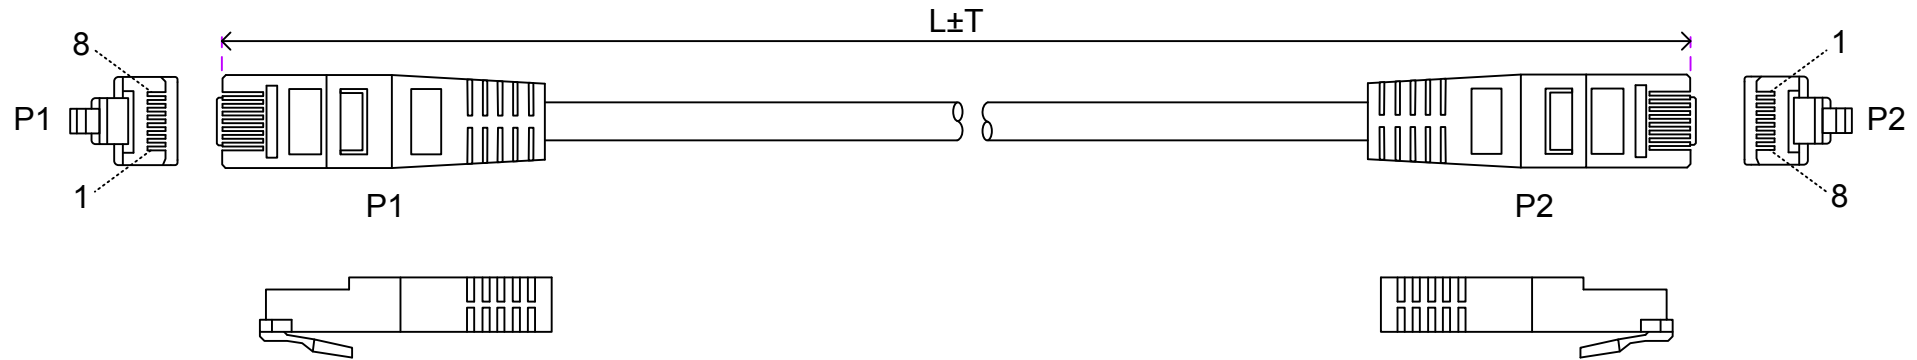

Cable consists of 24 AWG (0.51mm) wire, each four pair twisted at a different lay length.

Category 6 Patch Cord with T568A and T568B wiring.

Complies with plug specifications of 47 CFR part 68 for 8 Pin Modular Plug.

OPTIONS

Category 6 Unshielded Patch Cord with T568B wiring stranded Cable

Category 6 Unshielded Patch Cord with T568A wiring stranded Cable

Category 6 Unshielded Patch Cord with T568B wiring stranded LSZH

Category 6 Unshielded Patch Cord with T568A wiring stranded LSZH

Technical Details

ITEM	UNIT	INFORMATION
Feature;		
Approvals	-	UL Certified
Category	-	TIA/EIA-568C.2:Category 6
Meet	-	47 CFR part 68 and IEC 603-7
Wiring Scheme	-	T568B
ELECTRICAL:		
Current Rating	Amps	1.5
Insulation Resistance	Mega-ohm	500 Mega-ohm
Contact Resistance	milli-ohm	< 20
Dielectric Strength	VAC (RMS)	1000
Voltage	VAC max	< 30
MECHANICAL:		
Insertion Life	Mating cycles	750 mating cycles
Pull Force	lbs (N)	20lbs (89N)
Temperature	°C	-20°C ~ 68°C
Humidity	%	10% ~ 90% RH
Contact Accept	AWG	24 AWG stranded wire
PHYSICAL:		
Plug Housing	-	Polycarbonate (PC), UL 94V-2 over rated
Contact Blade	-	Phosphor bronze plated with 50uin thick gold over 1000uin thick nickel undercoat
Cable Jacket	-	PVC CM or LSZH

RJ45 Category 6 Patch Leads

Cut Line Length mm	1 500	501 5000	5001 10000	10001 30000	
Tolerance mm±	20	30	50	100	
Cut Line Length M	0 5	6 10	11 20	21 50	50+
Tolerance mm±	10	20	30	40	50

Remark:

1. Cable: CAT6 UTP 7/0.18 CU 4Pair Stranded
2. Moulded: Grey PVC Moulded Strain Relief Boot
3. Jacket: 05.8mm 45P Grey PVC
4. RJ45 Plug: PC 8P8C 3U" Individual Gold Plated.